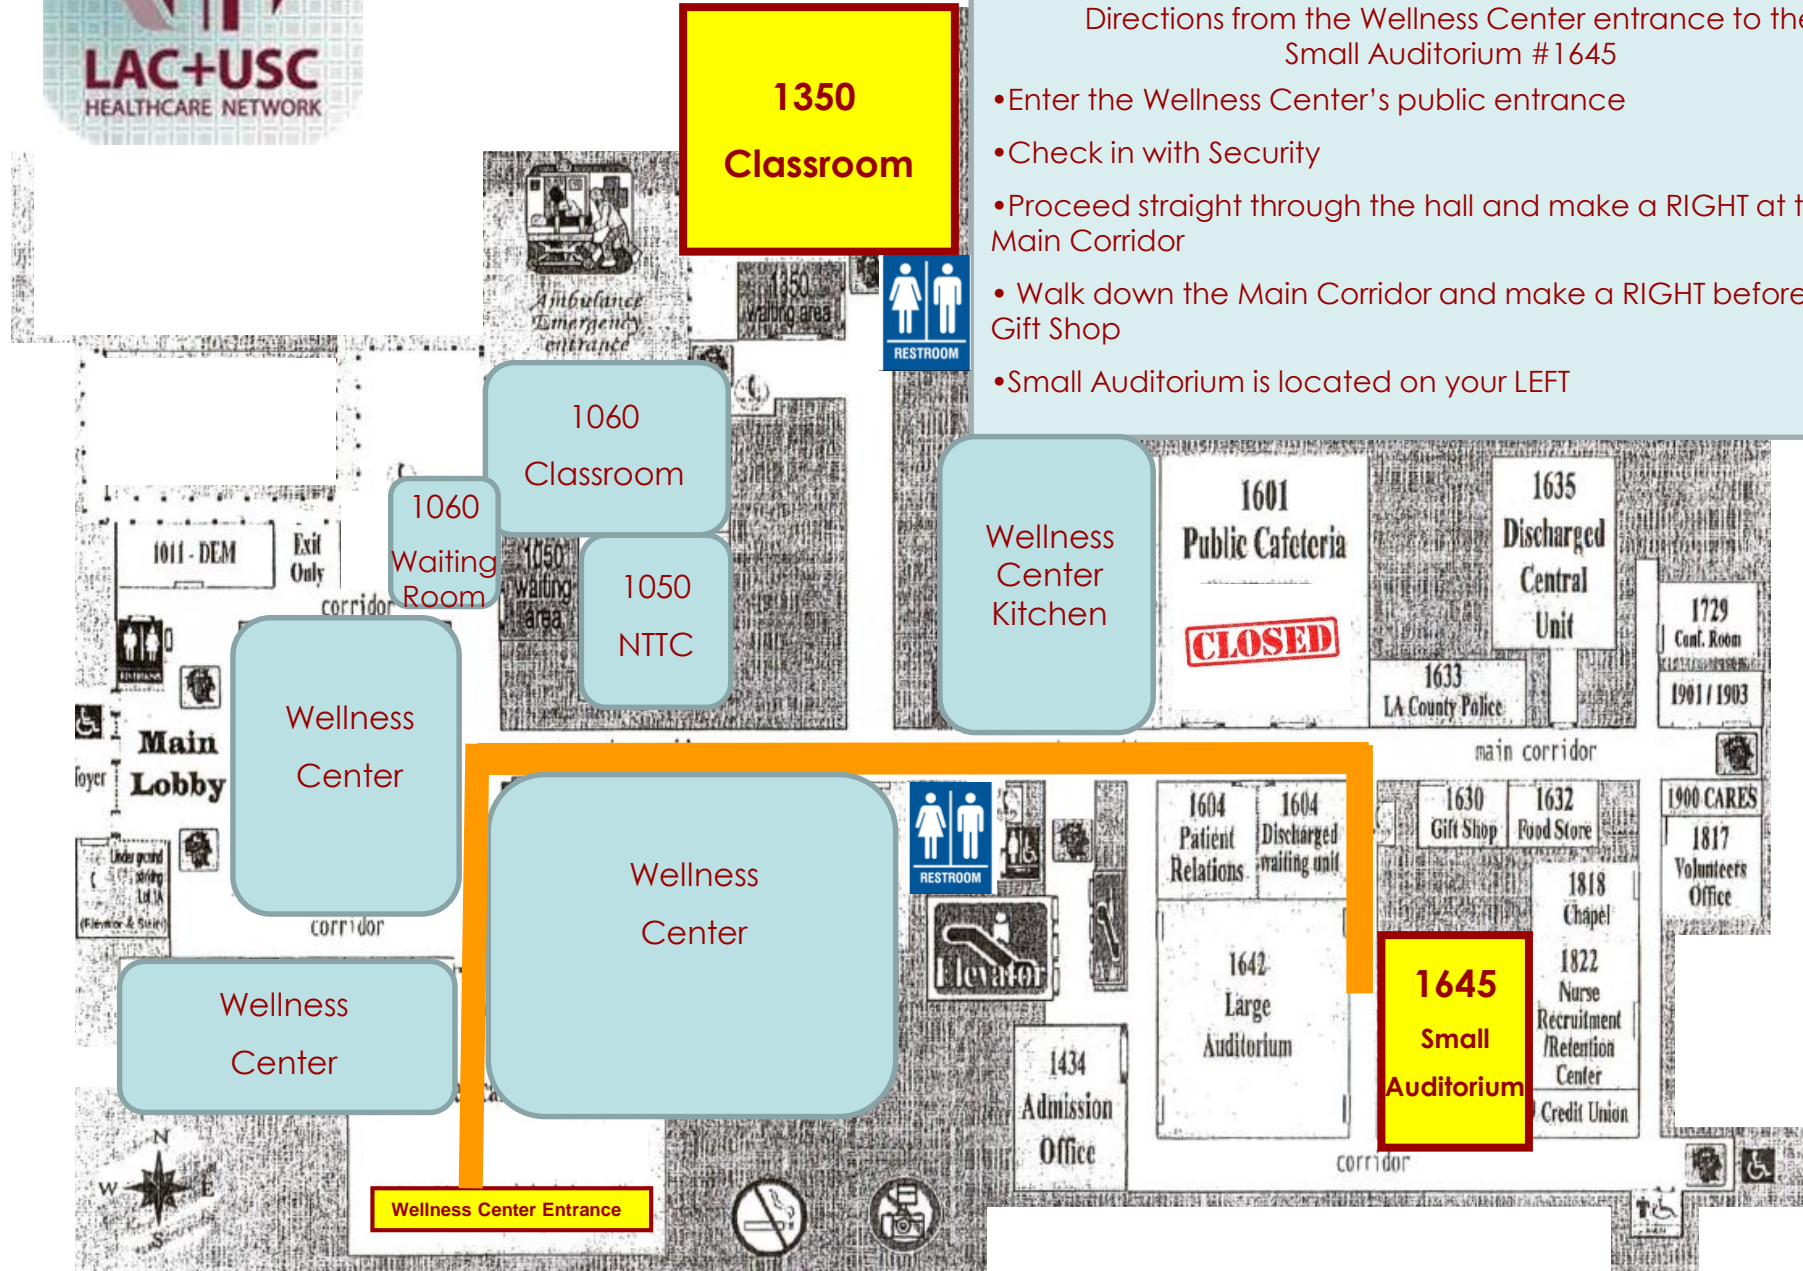

1434
Admission
Office

1645
Small
Auditorium

1649
Credit Union

Wellness Center Entrance

LAC+USC Medical Center

Office of Emergency Management
323-409-6699

Directions from the Wellness Center entrance to
General Hospital 1060 Classroom

- Enter the Wellness Center's public entrance
- Check in with Security
- Proceed straight through the hall
- Enter the double glass doors and continue straight through a single white door into 1060 Classroom

LAC+USC Medical Center

Office of Emergency Management

323-409-6699

Directions from the Wellness Center entrance to the
Small Auditorium #1645

- Enter the Wellness Center's public entrance
- Check in with Security
- Proceed straight through the hall and make a RIGHT at the Main Corridor
- Walk down the Main Corridor and make a RIGHT before the Gift Shop
- Small Auditorium is located on your LEFT