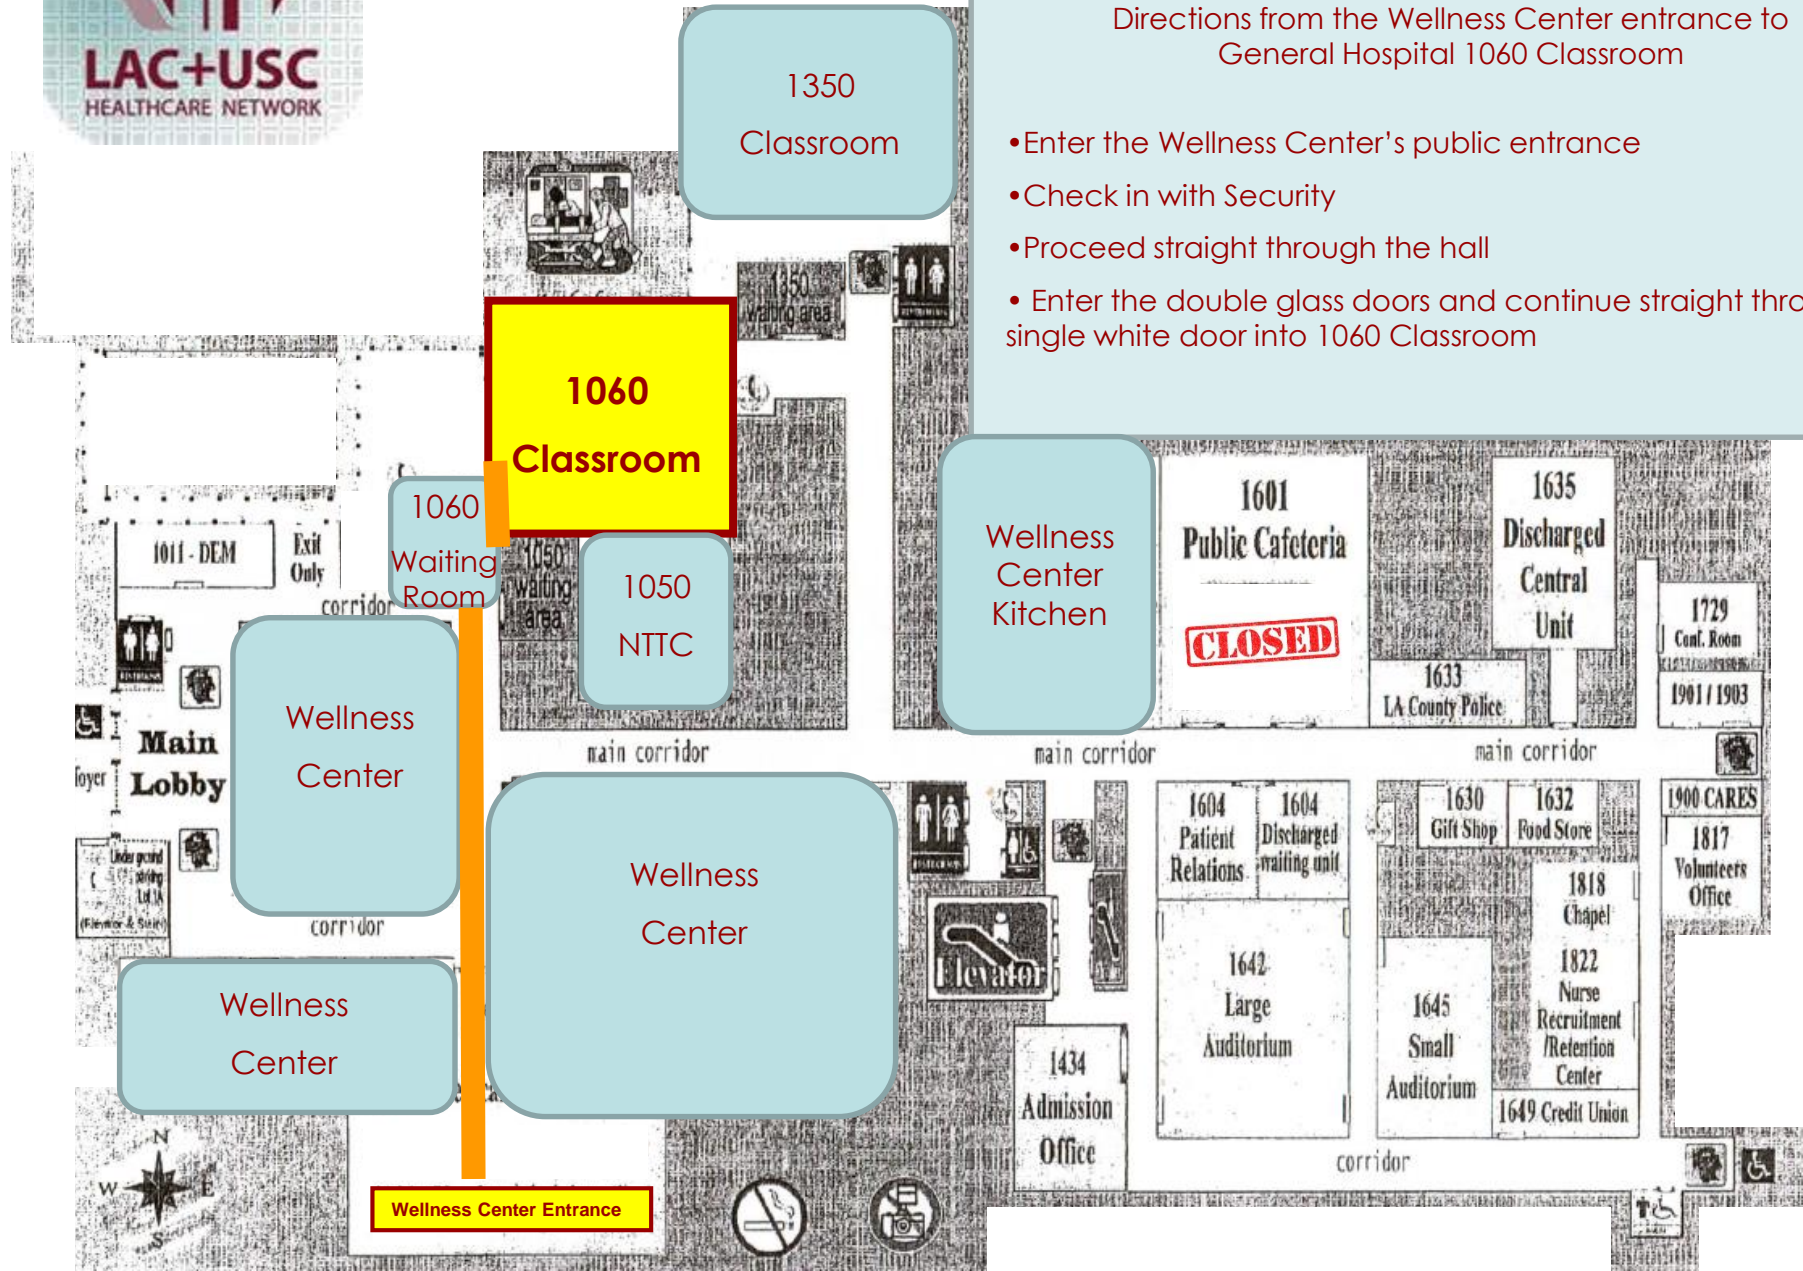

1635
Discharged
Central
Unit

1729
Conf. Room
1901 / 1903

1604
Patient
Relations

1604
Discharged
waiting unit

1630
Gift Shop

1632
Food Store

1818
Chapel

1822
Nurse
Recruitment
/Retention
Center

1434
Admission
Office

1645
Small
Auditorium

1649
Credit Union

Wellness Center Entrance

LAC+USC Medical Center

Office of Emergency Management
323-409-6699

Directions from the Wellness Center entrance to
General Hospital 1060 Classroom

- Enter the Wellness Center's public entrance
- Check in with Security
- Proceed straight through the hall
- Enter the double glass doors and continue straight through a single white door into 1060 Classroom

LAC+USC Medical Center

Office of Emergency Management

323-409-6699

Directions from the Wellness Center entrance to the
Small Auditorium #1645

- Enter the Wellness Center's public entrance
- Check in with Security
- Proceed straight through the hall and make a RIGHT at the Main Corridor
- Walk down the Main Corridor and make a RIGHT before the Gift Shop
- Small Auditorium is located on your LEFT