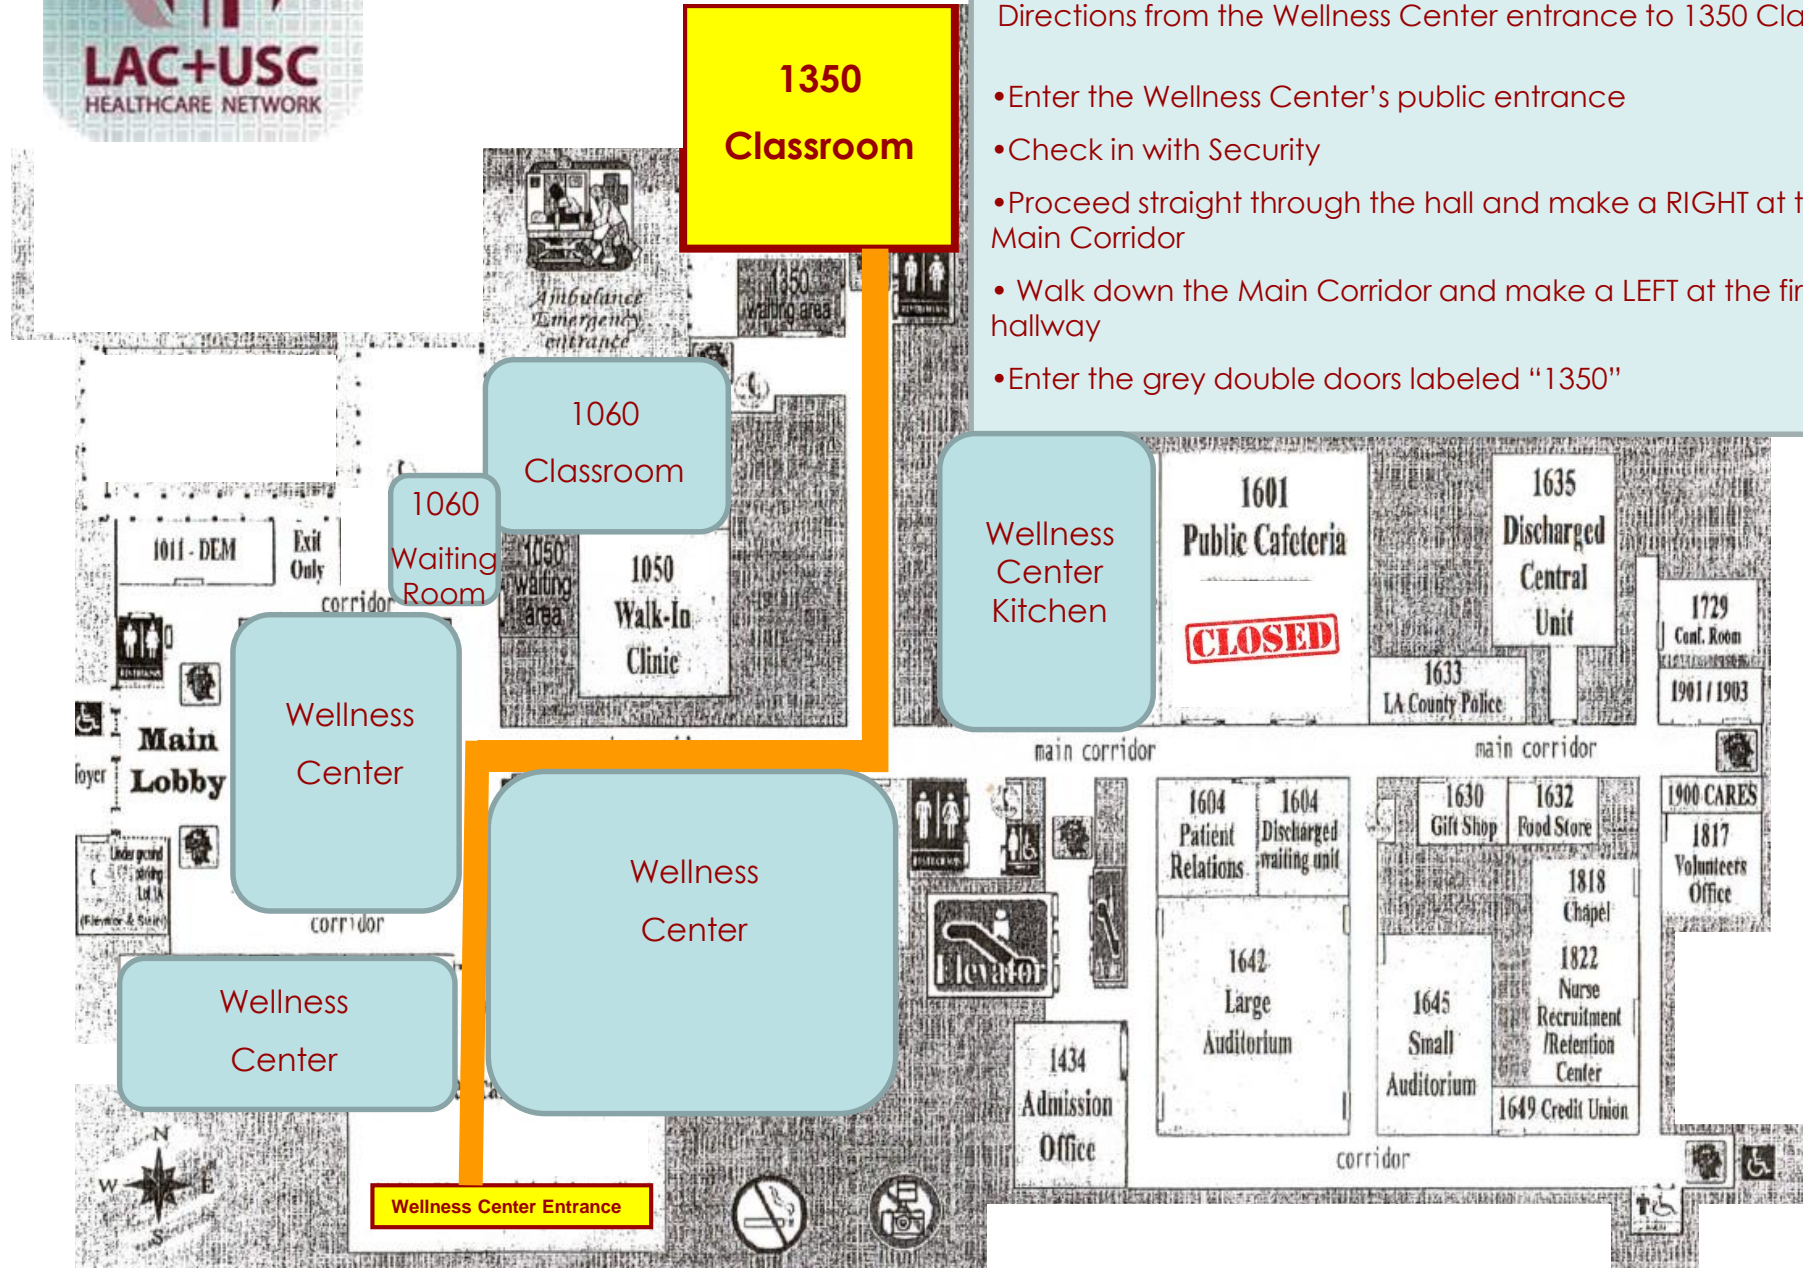

LAC+USC Medical Center

Office of Emergency Management
323-409-6699

Directions from the Wellness Center entrance to 1350 Classroom

- Enter the Wellness Center's public entrance
- Check in with Security
- Proceed straight through the hall and make a RIGHT at the Main Corridor
- Walk down the Main Corridor and make a LEFT at the first hallway
- Enter the grey double doors labeled "1350"

1635
Discharged
Central
Unit

1729
Conf. Room
1901 / 1903

1604
Patient
Relations

1604
Discharged
waiting unit

1630
Gift Shop

1632
Food Store

1818
Chapel

1822
Nurse
Recruitment
/Retention
Center

- Enter the Wellness Center's public entrance
- Check in with Security
- Proceed straight through the hall
- Enter the double glass doors and continue straight through a single white door into 1060 Classroom

LAC+USC Medical Center

Office of Emergency Management

323-409-6699

Directions from the Wellness Center entrance to the
Small Auditorium #1645

- Enter the Wellness Center's public entrance
- Check in with Security
- Proceed straight through the hall and make a RIGHT at the Main Corridor
- Walk down the Main Corridor and make a RIGHT before the Gift Shop
- Small Auditorium is located on your LEFT